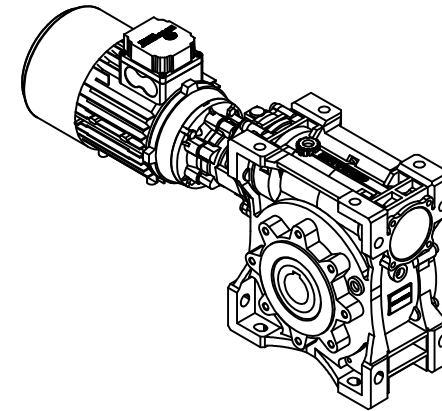

HW40-P110(B14) 0.75KW

OUTPUT HOLLOW SHAFT

(주)한국체인모터

Tel. 032-815-8888 Fax. 815-8020
www.hcmfa.com

PROJECT			MOTOVARIO			
DRAWN	SEO Y.S	DATE	REV	A	SCALE	1:1
CHECKED	KIM J.S	DATE	UNIT	MM	PAGE	-
APPROVED	LEE J.Y	DATE	