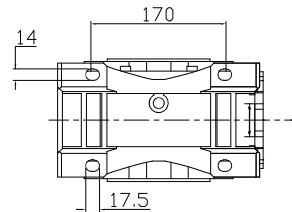

HW40-P110(B14) 0.75KW

OUTPUT HOLLOW SHAFT

(주)한국체인모터

Tel. 032-815-8888 Fax. 815-8020
www.hcmfa.com

PROJECT			MOTOVARIO			
DRAWN	SEO Y.S	DATE	REV	A	SCALE	1:1
CHECKED	KIM J.S	DATE	UNIT	MM	PAGE	-
APPROVED	LEE J.Y	DATE	