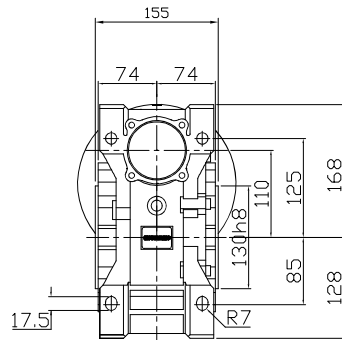

HW40-P110(B14) 0.75KW

OUTPUT HOLLOW SHAFT

(주)한국체인모터

Tel. 032-815-8888 Fax. 815-8020
www.hcmfa.com

PROJECT			MOTOVARIO			
DRAWN	SEO Y.S	DATE	REV	A	SCALE	1:1
CHECKED	KIM J.S	DATE	UNIT	MM	PAGE	-
APPROVED	LEE J.Y	DATE	