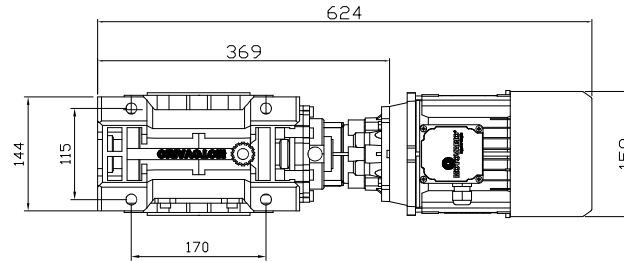

HW40-P110(B14) 0.75KW

OUTPUT HOLLOW SHAFT

(주)한국체인모터

Tel. 032-815-8888 Fax. 815-8020
www.hcmfa.com

PROJECT			MOTOVARIO			
DRAWN	SEO Y.S	DATE	REV	A	SCALE	1:1
CHECKED	KIM J.S	DATE	UNIT	MM	PAGE	-
APPROVED	LEE J.Y	DATE	