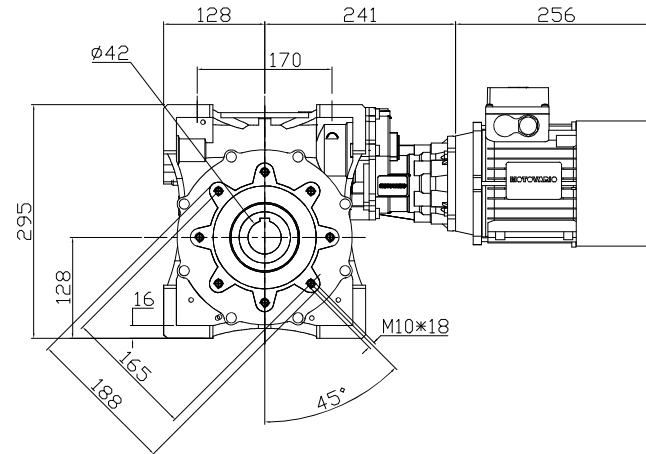

HW40-P110(B14) 0.75KW

OUTPUT HOLLOW SHAFT

(주)한국체인모터

Tel. 032-815-8888 Fax. 815-8020
www.hcmfa.com

PROJECT			MOTOVARIO			
DRAWN	SEO Y.S	DATE	REV	A	SCALE	1:1
CHECKED	KIM J.S	DATE	UNIT	MM	PAGE	-
APPROVED	LEE J.Y	DATE	