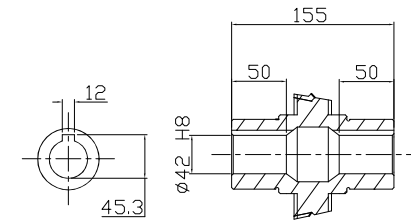

HW40-P110(B14) 0.75KW

OUTPUT HOLLOW SHAFT

(주)한국체인모터

Tel. 032-815-8888 Fax. 815-8020
www.hcmfa.com

PROJECT			MOTOVARIO			
DRAWN	SEO Y.S	DATE	REV	A	SCALE	1:1
CHECKED	KIM J.S	DATE	UNIT	MM	PAGE	-
APPROVED	LEE J.Y	DATE	